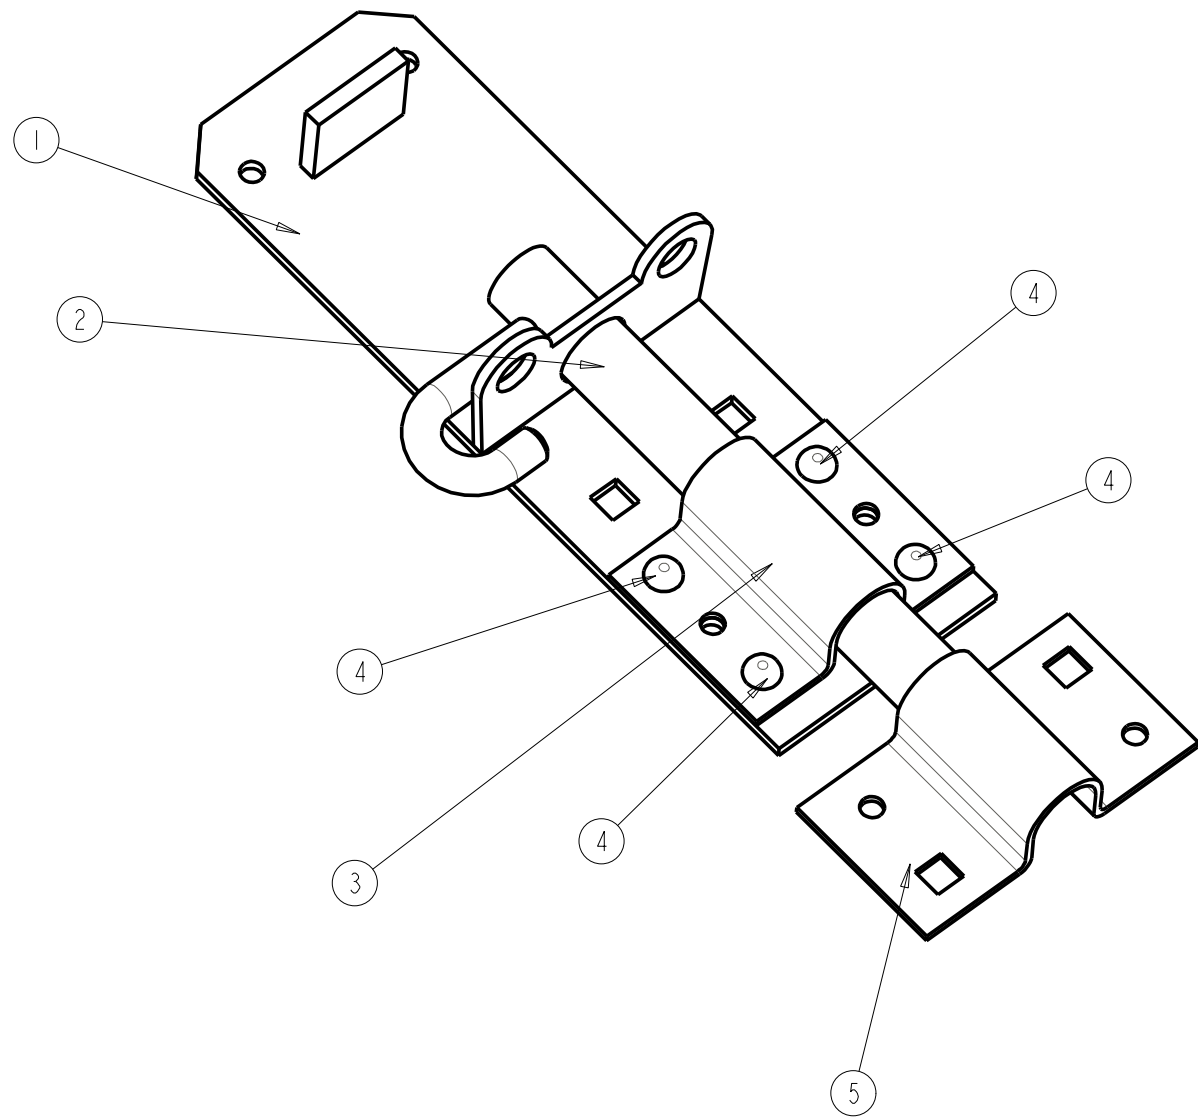

B

B

A

A

Unless Otherwise Stated, All Dimensions are in "mm"		
Company Name A.Perry and Co. (Hinges) Ltd Address Doulton Road, Cradley Heath, B64 5QW UK		Product Name 1A6
Drawn By- N.Hayward	Date 25-Jan-2011	Item Weight 0.621Kg
Drawing is Copyright Protected		