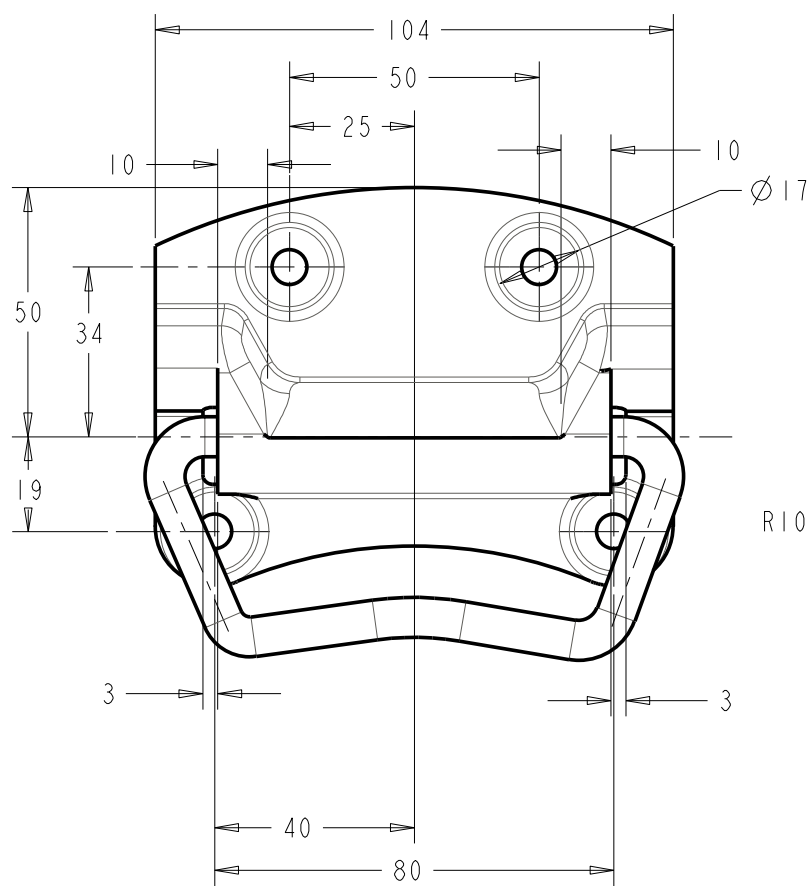

4 3 2 1

D
C
B
A

NOTES

- 1. MATERIAL - STEEL
- 2. TREATMENT - BLACK POWDER COAT

Unless Otherwise Stated, All Dimensions are in "mm"		
Company Name A.Perry and Co. (Hinges) Ltd Address Doulton Road, Cradley Heath, B64 5QW UK		Product Name 246-100 HEAVY CHEST HANDLES 100mm (4")
Drawn By- N.Hayward	Date 19-Feb-2010	Item Weight 0.21Kg
Drawing is Copyright Protected		