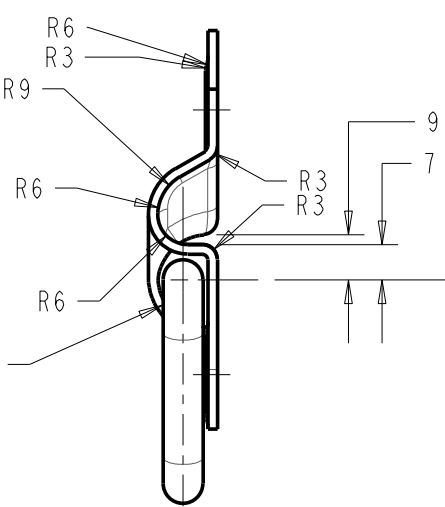

4 3 2 1

D
C
B
A

NOTES

- 1. MATERIAL - STEEL
- 2. TREATMENT - BLACK POWDER COAT

Unless Otherwise Stated, All Dimensions are in "mm"		
Company Name A.Perry and Co. (Hinges) Ltd Address Doulton Road, Cradley Heath, B64 5QW UK		Product Name 246-100 HEAVY CHEST HANDLES 100mm (4")
Drawn By- N.Hayward	Date 19-Feb-2010	Item Weight 0.21Kg
Drawing is Copyright Protected		

4 3 2 1