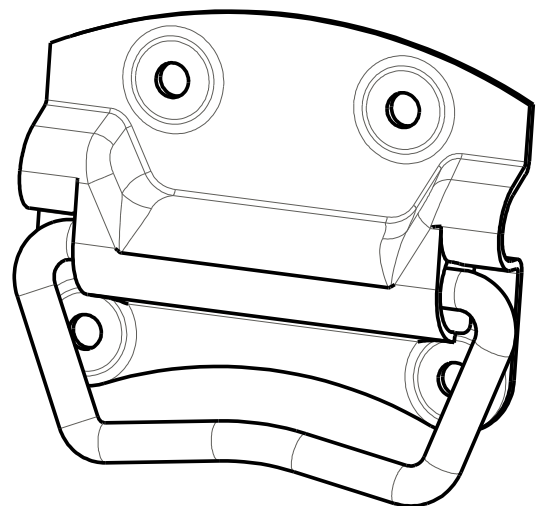

4 3 2 1

D
C
B
A

NOTES

- 1. MATERIAL - STEEL
- 2. TREATMENT - BLACK POWDER COAT

Unless Otherwise Stated, All Dimensions are in "mm"		
Company Name A.Perry and Co. (Hinges) Ltd Address Doulton Road, Cradley Heath, B64 5QW UK		Product Name 246-100 HEAVY CHEST HANDLES 100mm (4")
Drawn By- N.Hayward	Date 19-Feb-2010	Item Weight 0.21Kg
Drawing is Copyright Protected		