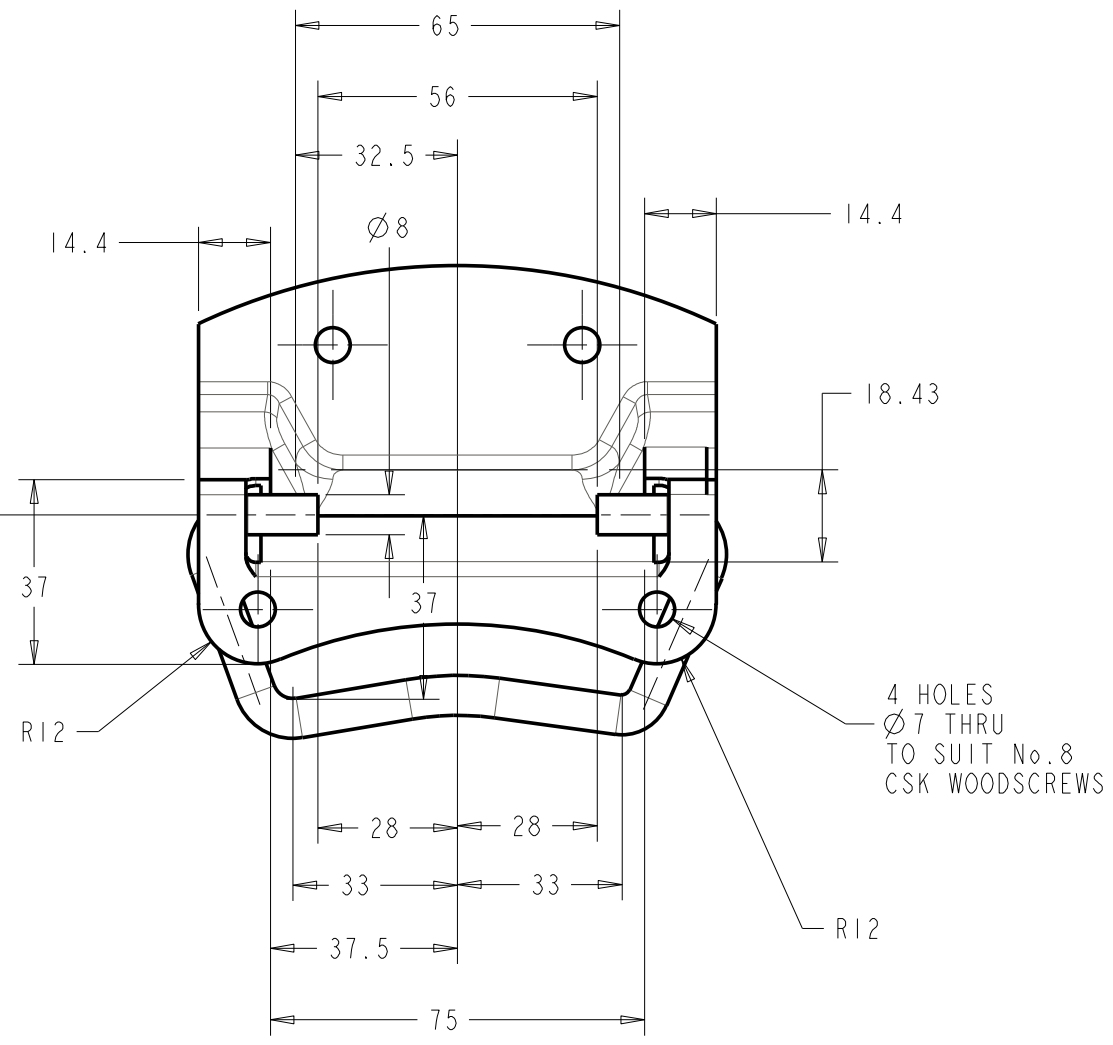

4 3 2 1

D
C
B
A

NOTES

- 1. MATERIAL - STEEL
- 2. TREATMENT - BLACK POWDER COAT

Unless Otherwise Stated, All Dimensions are in "mm"		
Company Name A.Perry and Co. (Hinges) Ltd Address Doulton Road, Cradley Heath, B64 5QW UK		Product Name 246-100 HEAVY CHEST HANDLES 100mm (4")
Drawn By- N.Hayward	Date 19-Feb-2010	Item Weight 0.21Kg
Drawing is Copyright Protected		

4 3 2 1