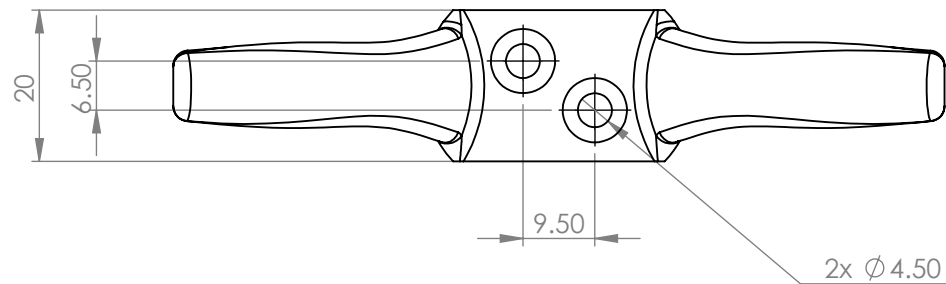

Cast Iron

Holed for No 6 wood screw

Weight: 48.7g

299 Cleat Hook 100mm

APERRY
always in stock

A4