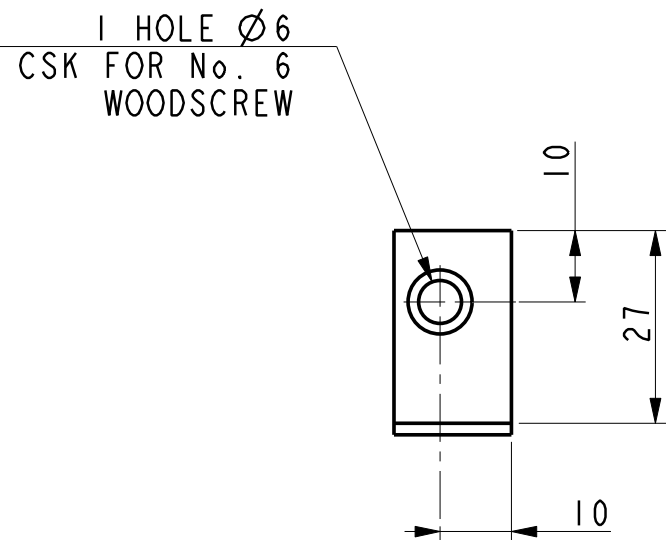

General View
SCALE 1,000

NOTES

1. MATERIAL BRASS, SELF COLOUR, ZINC PLATED

Unless Otherwise Stated, All Dimensions are in "mm"

Company Name A.Perry and Co. (Hinges) Ltd		Product Name 320-25
Address Doulton Road, Cradley Heath, B64 5QW UK		
Drawn By- N.Hayward	Date 27-Apr-2010	Item Wt 0.009 Kg