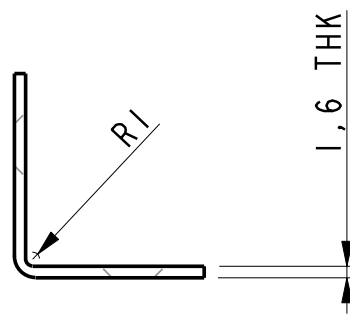

General View
SCALE 1,000

NOTES

1. MATERIAL BRASS, SELF COLOUR, ZINC PLATED

Unless Otherwise Stated, All Dimensions are in "mm"

Company Name A.Perry and Co. (Hinges) Ltd		Product Name 320-25
Address Doulton Road, Cradley Heath, B64 5QW UK		
Drawn By- N.Hayward	Date 27-Apr-2010	Item Wt 0.009 Kg