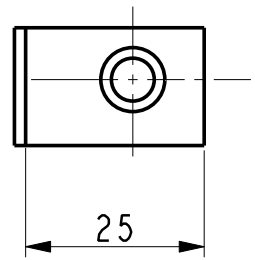

General View
SCALE 1,000

NOTES

1. MATERIAL BRASS, SELF COLOUR, ZINC PLATED

Unless Otherwise Stated, All Dimensions are in "mm"

Company Name A.Perry and Co. (Hinges) Ltd		Product Name 320-25
Address Doulton Road, Cradley Heath, B64 5QW UK		
Drawn By- N.Hayward	Date 27-Apr-2010	Item Wt 0.009 Kg