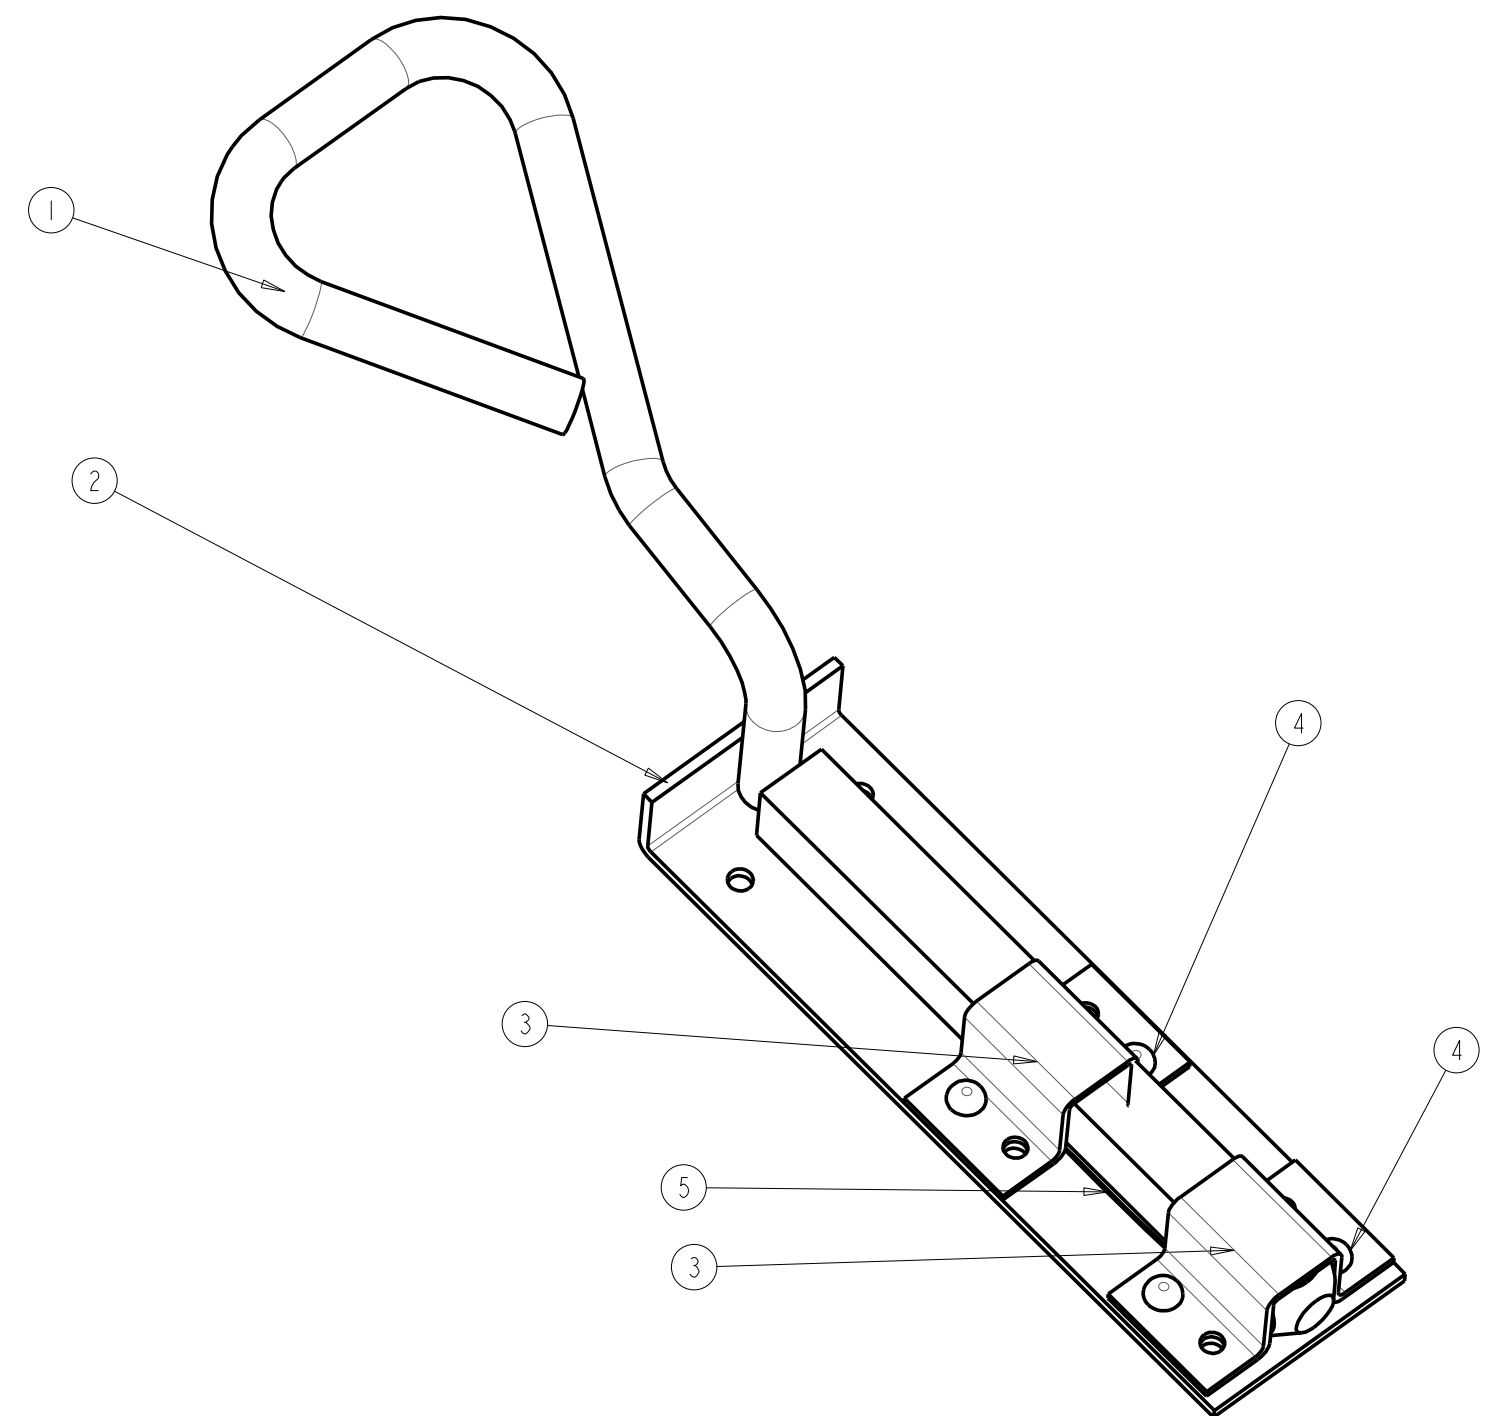

4 3 2 1

D D

C C

B B

A A

Unless Otherwise Stated, All Dimensions are in "mm"		
Company Name A.Perry and Co. (Hinges) Ltd Address Doulton Road, Cradley Heath, B64 5QW UK	 <small>always in stock</small>	Product Name 60BT-300 300mm BOW HANDLE BOLT
Drawn By- N.Hayward	Date 9-Jan-2011	Item Weight 0.895Kg
Drawing is Copyright Protected		