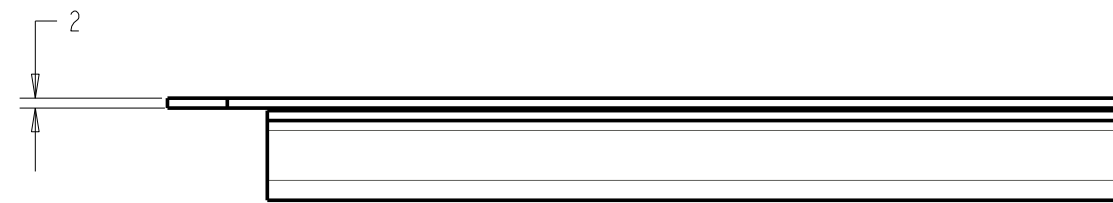

4 HOLES Ø6 TO SUIT
No. 8 ROUND HEAD WOODSCREWS

45° X 12

ITEM 1
MATERIAL - MILD STEEL
TREATMENT - ZINC PLATE, PASSIVATE, BLACK POWDER COAT

Unless Otherwise Stated, All Dimensions are in "mm"		
Company Name A.Perry and Co. (Hinges) Ltd Address Doulton Road, Cradley Heath, B64 5QW UK	 <small>always in stock</small>	Product Name 66-200 CHAIN BOLT 200mm 8"
Drawn By- N.Hayward	Date 08-Apr-2011	Item Weight 0.75Kg
Drawing is Copyright Protected		