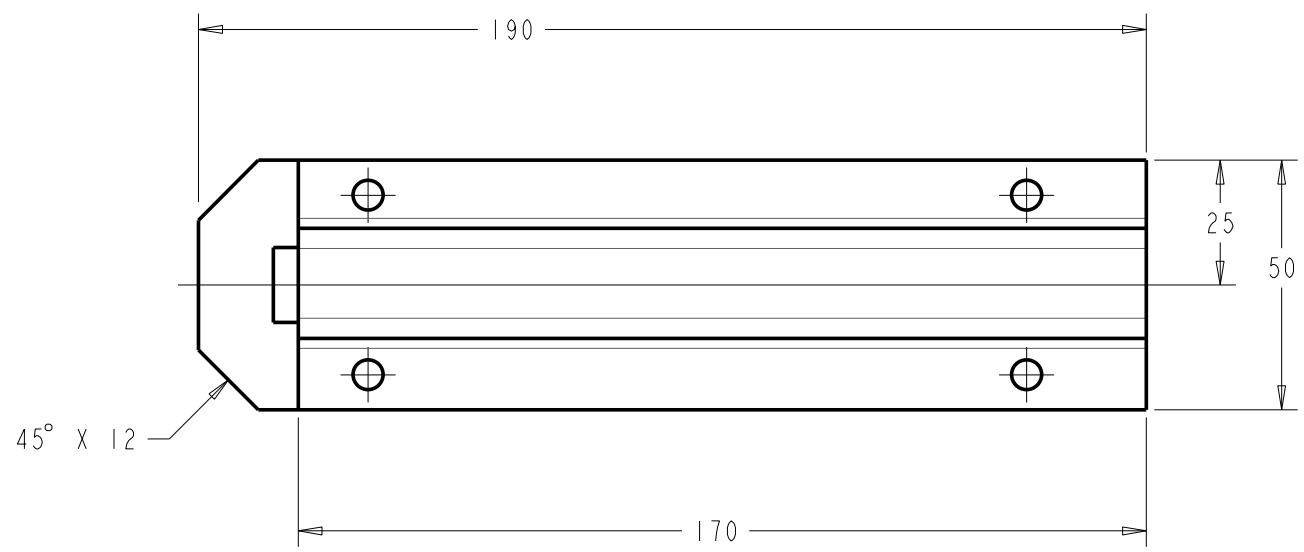

4 HOLES Ø6 TO SUIT
No. 8 ROUND HEAD WOODSCREWS

45° X 12

ITEM 1
MATERIAL - MILD STEEL
TREATMENT - ZINC PLATE, PASSIVATE, BLACK POWDER COAT

Unless Otherwise Stated, All Dimensions are in "mm"		
Company Name A.Perry and Co. (Hinges) Ltd Address Doulton Road, Cradley Heath, B64 5QW UK	 <small>always in stock</small>	Product Name 66-200 CHAIN BOLT 200mm 8"
Drawn By- N.Hayward	Date 08-Apr-2011	Item Weight 0.75Kg
Drawing is Copyright Protected		