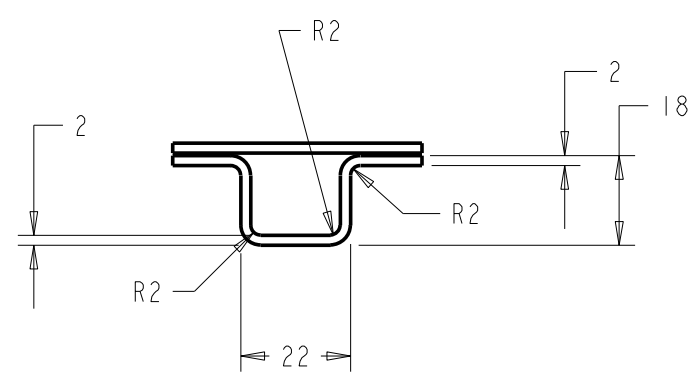

4 HOLES Ø6 TO SUIT
No. 8 ROUND HEAD WOODSCREWS

45° X 12

ITEM 1
MATERIAL - MILD STEEL
TREATMENT - ZINC PLATE, PASSIVATE, BLACK POWDER COAT

Unless Otherwise Stated, All Dimensions are in "mm"		
Company Name A.Perry and Co. (Hinges) Ltd Address Doulton Road, Cradley Heath, B64 5QW UK	 <small>always in stock</small>	Product Name 66-200 CHAIN BOLT 200mm 8"
Drawn By- N.Hayward	Date 08-Apr-2011	Item Weight 0.75Kg
Drawing is Copyright Protected		