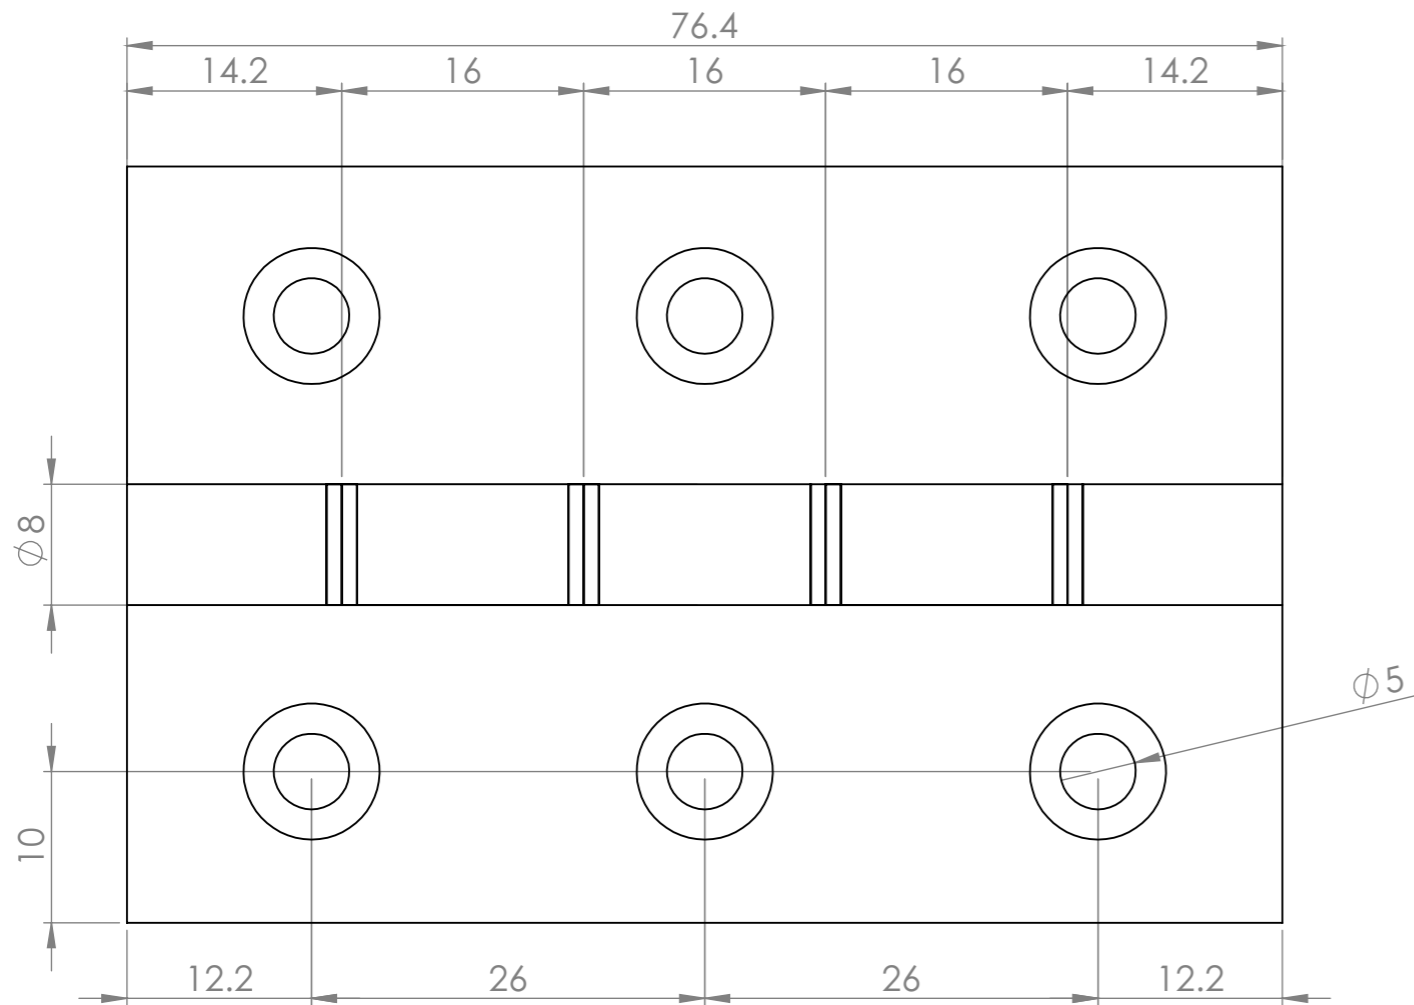

Holes for No.7
CSK Wood Screws

MODEL No. / NAME		78 Solid Brass Double Steel Washered Light Butt Hinge	
UNLESS OTHERWISE STATED DIMENSIONS ARE IN MILLIMETRES (MM)			PRODUCT WEIGHT: 87g
DRAWN BY:	ORIGINAL DRAWING:	A3	A PERRY & CO. (HINGES) LTD. APERRY always in stock
GRAEME SERVICE	DATE:	SCALE: 2:1	
		25/01/2011	