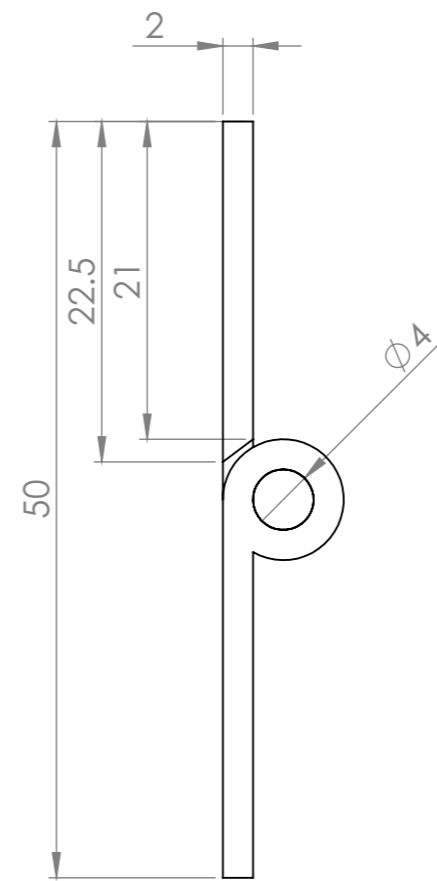

Holes for No.7
CSK Wood Screws

MODEL No. / NAME		78 Solid Brass Double Steel Washered Light Butt Hinge	
UNLESS OTHERWISE STATED DIMENSIONS ARE IN MILLIMETRES (MM)			PRODUCT WEIGHT: 87g
DRAWN BY:	ORIGINAL DRAWING:	A3	A PERRY & CO. (HINGES) LTD. APERRY always in stock
GRAEME SERVICE	DATE:	SCALE: 2:1	
		25/01/2011	