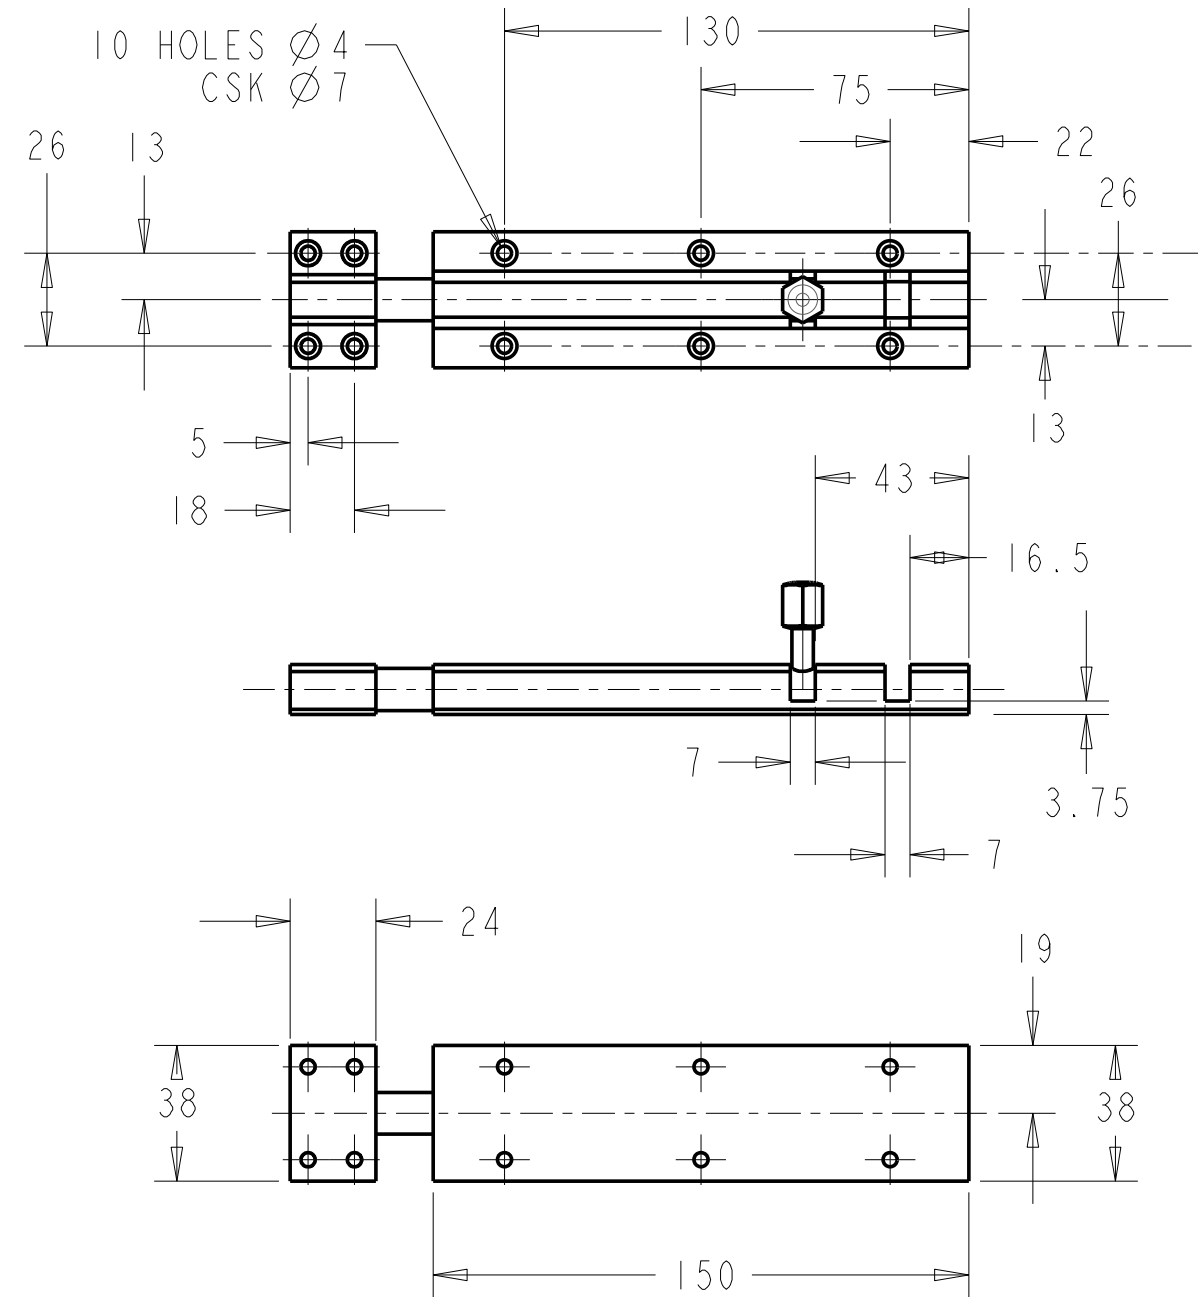

NOTES

- 1. MATERIAL - BRASS
- 2. TREATMENT - POLISHED

Unless Otherwise Stated, All Dimensions are in "mm"

Company Name A.Perry and Co. (Hinges) Ltd Address Doulton Road, Cradley Heath, B64 5QW UK	<b>APERRY</b> <small>always in stock</small>	Product Name 74-150 SOLID BRASS BARREL BOLTS 150mm(6") 1-1/2" WIDE
--	---	--

Drawn By- N.Hayward	Date 10-Feb-2011	Item Weight 0.31Kg
---------------------	------------------	--------------------

Drawing is Copyright Protected