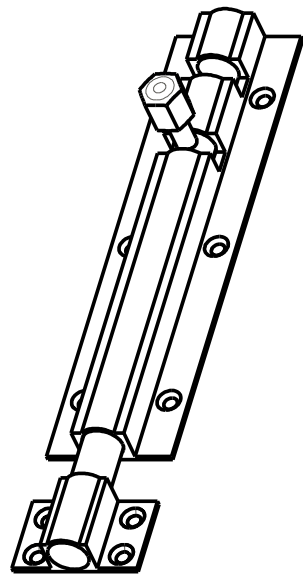

NOTES

- 1. MATERIAL - BRASS
- 2. TREATMENT - POLISHED

Unless Otherwise Stated, All Dimensions are in "mm"

Company Name A.Perry and Co. (Hinges) Ltd Address Doulton Road, Cradley Heath, B64 5QW UK	<b>APERRY</b> <small>always in stock</small>	Product Name 74-150 SOLID BRASS BARREL BOLTS 150mm(6") 1-1/2" WIDE
--	---	--

Drawn By- N.Hayward	Date 10-Feb-2011	Item Weight 0.31Kg
---------------------	------------------	--------------------

Drawing is Copyright Protected