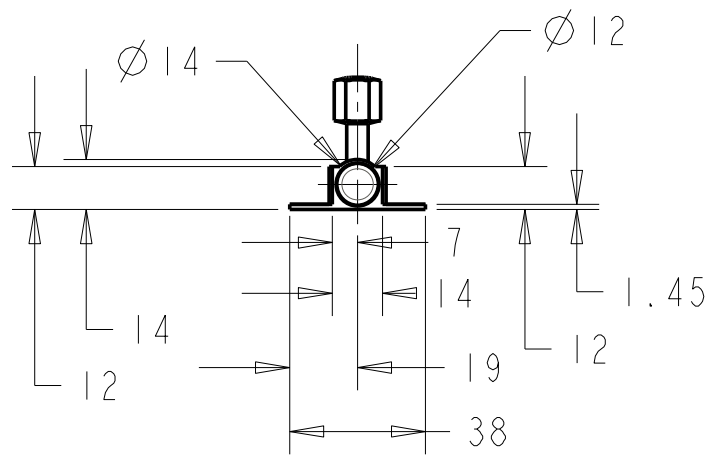

NOTES

- 1. MATERIAL - BRASS
- 2. TREATMENT - POLISHED

Unless Otherwise Stated, All Dimensions are in "mm"

Company Name A.Perry and Co. (Hinges) Ltd Address Doulton Road, Cradley Heath, B64 5QW UK	<b>APERRY</b> <small>always in stock</small>	Product Name 74-150 SOLID BRASS BARREL BOLTS 150mm(6") 1-1/2" WIDE
--	---	--

Drawn By- N.Hayward	Date 10-Feb-2011	Item Weight 0.31Kg
---------------------	------------------	--------------------

Drawing is Copyright Protected