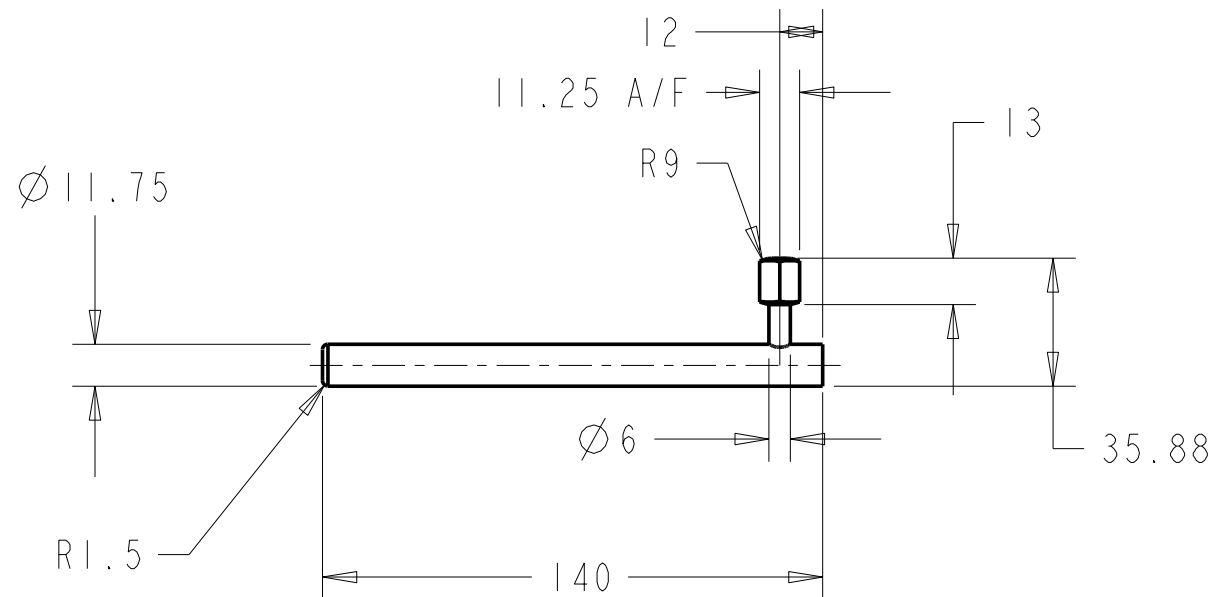

NOTES

- 1. MATERIAL - BRASS
- 2. TREATMENT - POLISHED

Unless Otherwise Stated, All Dimensions are in "mm"

Company Name A.Perry and Co. (Hinges) Ltd Address Doulton Road, Cradley Heath, B64 5QW UK	<b>APERRY</b> <small>always in stock</small>	Product Name 74-150 SOLID BRASS BARREL BOLTS 150mm(6") 1-1/2" WIDE
--	---	--

Drawn By- N.Hayward	Date 10-Feb-2011	Item Weight 0.31Kg
---------------------	------------------	--------------------

Drawing is Copyright Protected