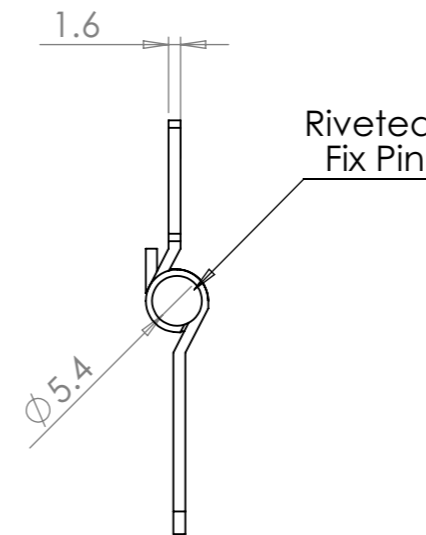

Fixed 4.8mm Dia Pin
No.6 CSK Wood Screw

Riveted
Fix Pin

UNLESS OTHERWISE STATED
DIMENSIONS ARE IN MILLIMETRES (MM)

PRODUCT MODEL No.

104-75mm

DRAWN BY:
GRAEME SERVICE

SCALE 1:1
DATE: 28/07/2010

COMPANY: A PERRY & CO. (HINGES) LTD.