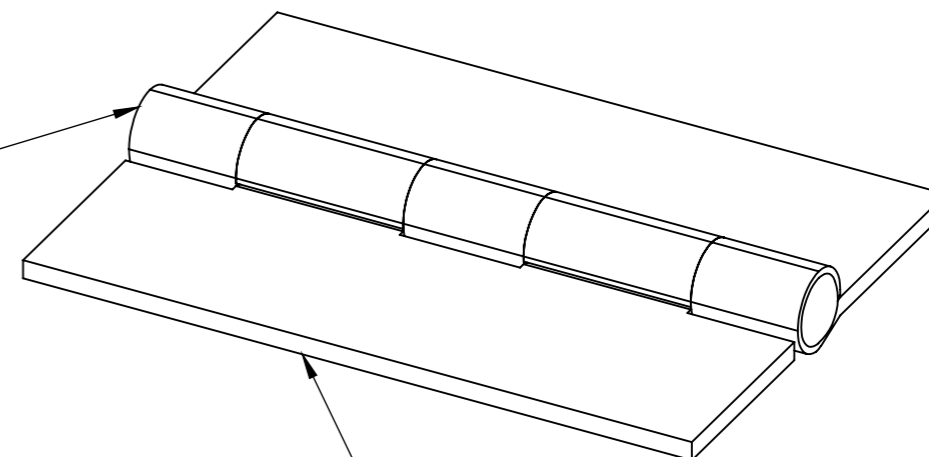

6mm Dia Fixed Pin

Mild Steel
Self Colour For Welding

MODEL No. / NAME	451/T 4" Strong Butt Hinge No Holes		
UNLESS OTHERWISE STATED DIMENSIONS ARE IN MILLIMETRES (MM)	PRODUCT WEIGHT:	212g	
DRAWN BY: GRAEME SERVICE	ORIGINAL DRAWING:	A3	A PERRY & CO. (HINGES) LTD. APERRY always in stock
DATE: 15/11/2010	SCALE:	1:1	