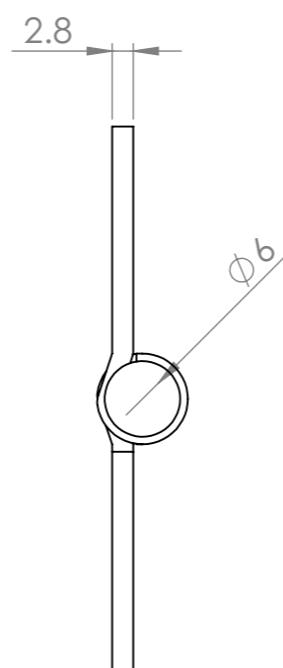

6mm Dia Fixed Pin

Mild Steel
Self Colour For Welding

MODEL No. / NAME	451/T 4" Strong Butt Hinge No Holes		
UNLESS OTHERWISE STATED DIMENSIONS ARE IN MILLIMETRES (MM)	PRODUCT WEIGHT:	212g	
DRAWN BY: GRAEME SERVICE	ORIGINAL DRAWING:	A3	A PERRY & CO. (HINGES) LTD. APERRY always in stock
DATE: 15/11/2010	SCALE:	1:1	