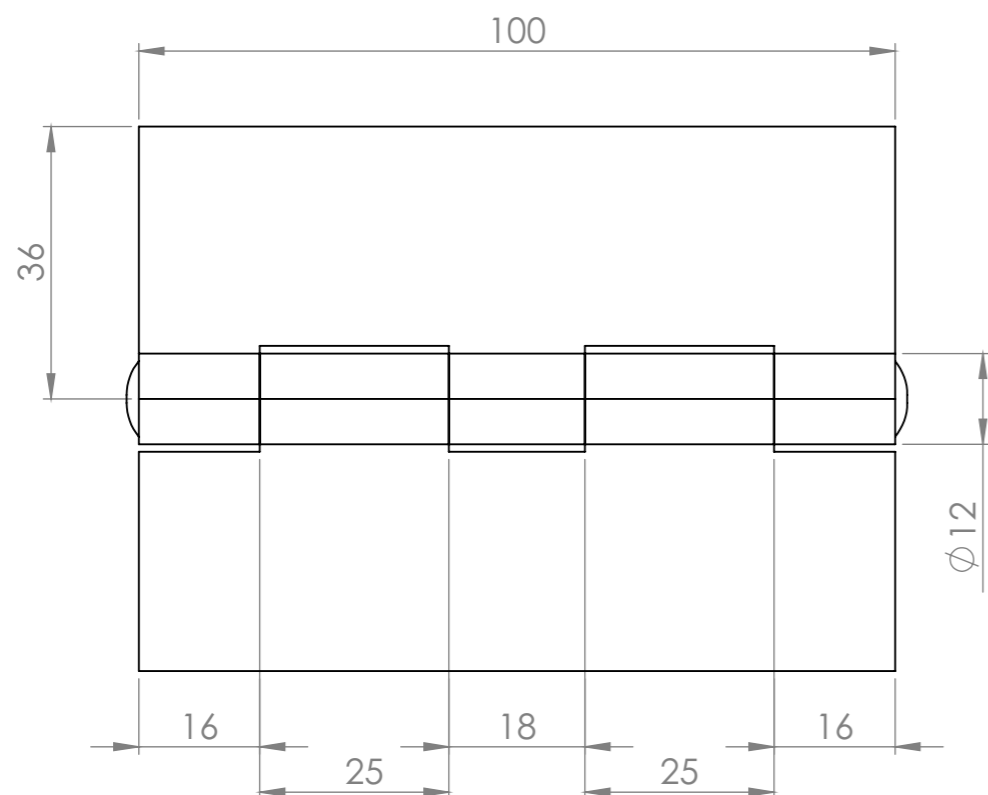

6mm Dia Fixed Pin

Mild Steel
Self Colour For Welding

MODEL No. / NAME	451/T 4" Strong Butt Hinge No Holes		
UNLESS OTHERWISE STATED DIMENSIONS ARE IN MILLIMETRES (MM)	PRODUCT WEIGHT:	212g	
DRAWN BY: GRAEME SERVICE	ORIGINAL DRAWING:	A3	A PERRY & CO. (HINGES) LTD. APERRY always in stock
DATE: 15/11/2010	SCALE:	1:1	