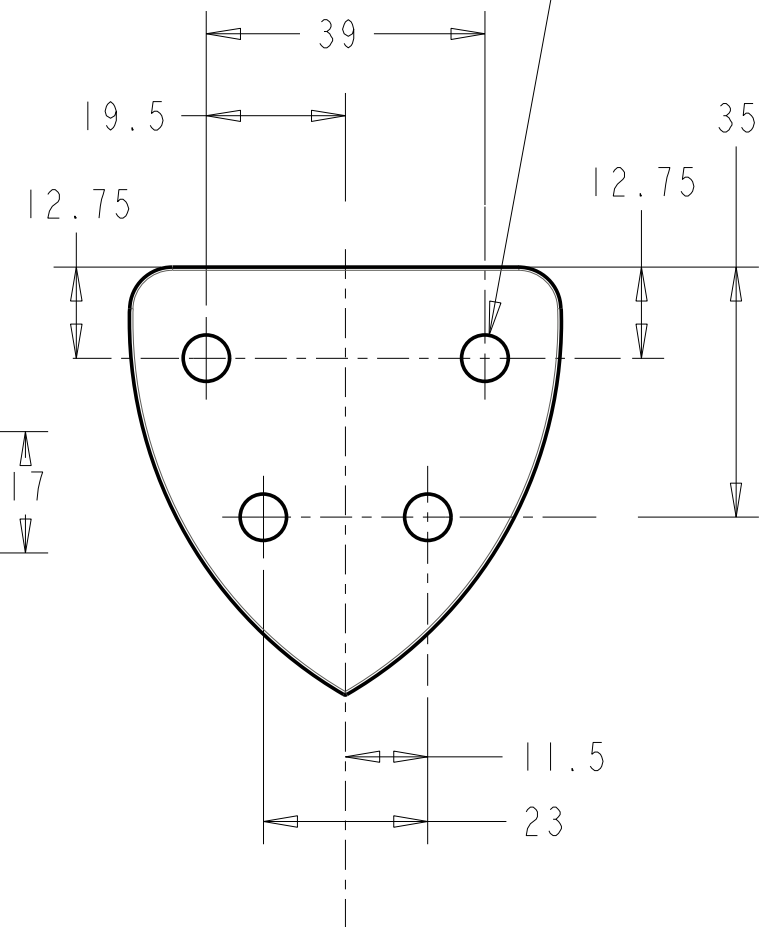

4 HOLES  $\varnothing 6.5$  THRU  
 C'SINK  $\varnothing 12.5$   
 OTHER SIDE TO SUIT  
 No.12 CSK WOODSCREWS

SECTION Z-Z

CAST IRON, BLACK GALVANISED SELF COLOUR

Unless Otherwise Stated, All Dimensions are in "mm"

Company Name A.Perry and Co. (Hinges) Ltd		Product Name I27C-2
Address Doulton Road, Cradley Heath, B64 5QW UK		CAST CUPS ONLY No.2 HEAVY

Drawn By- N.Hayward

Date 14-Sept-2010

Item Weight 0.216Kg

Drawing is Copyright Protected