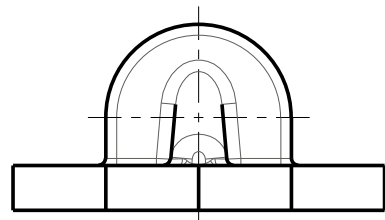

4 HOLES Ø6  
THRU  
C'SINK Ø12  
TO SUIT No.10  
CSK WOODSCREWS

SECTION Z-Z

NOTES

1. CAST IRON, BLACK GALVANISED SELF COLOUR □

Unless Otherwise Stated, All Dimensions are in "mm"

Company Name  
A.Perry and Co. (Hinges) Ltd  
Address  
Doulton Road, Cradley Heath, B64 5QW UK

Product Name  
I34C-2  
CAST CUPS ONLY  
No.2 LIGHT

Drawn By- N.Hayward

Date 16-Sept-2010

Item Weight 0.146Kg

Drawing is Copyright Protected