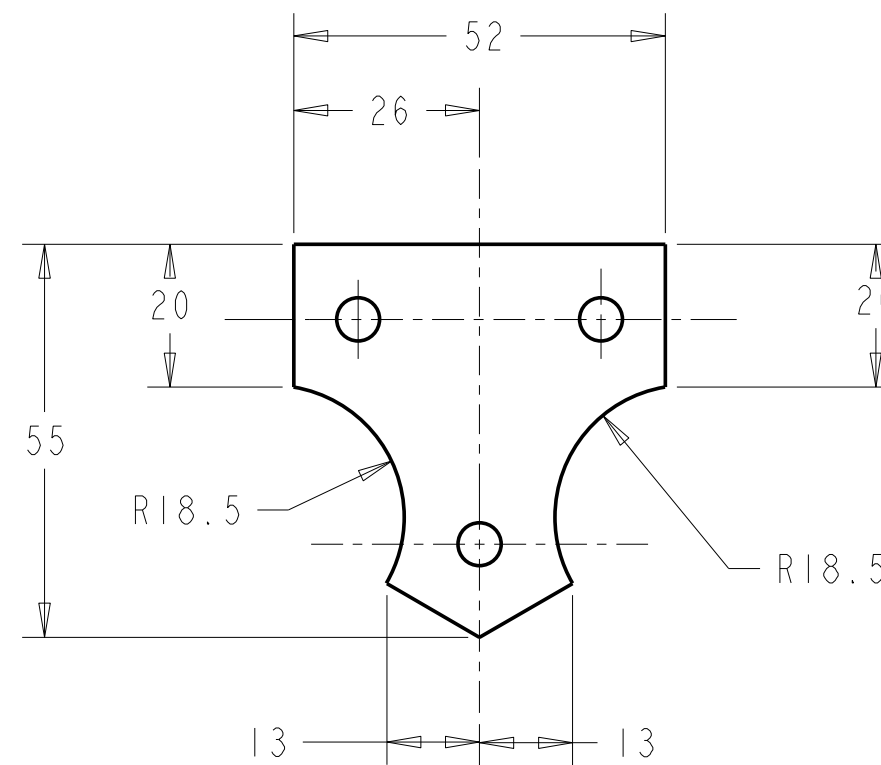

4 HOLES Ø6  
THRU  
C'SINK Ø12  
TO SUIT No.10  
CSK WOODSCREWS

SECTION Z-Z

NOTES

1. CAST IRON, BLACK GALVANISED SELF COLOUR □

Unless Otherwise Stated, All Dimensions are in "mm"

Company Name  
A.Perry and Co. (Hinges) Ltd  
Address  
Doulton Road, Cradley Heath, B64 5QW UK

Product Name  
I34C-2  
CAST CUPS ONLY  
No.2 LIGHT

Drawn By- N.Hayward

Date 16-Sept-2010

Item Weight 0.146Kg

Drawing is Copyright Protected