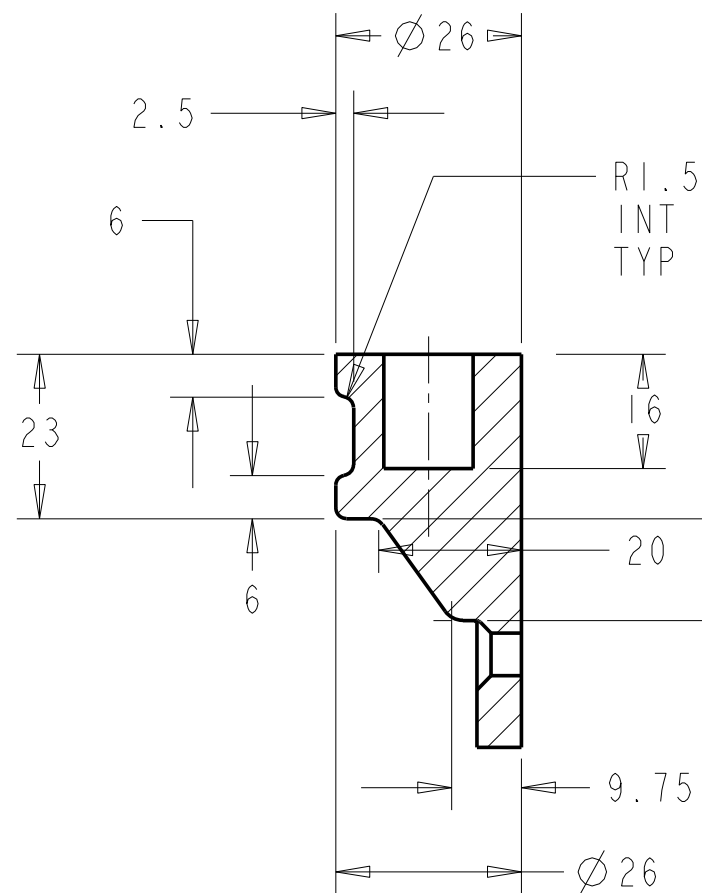

4 HOLES Ø6  
THRU  
C'SINK Ø12  
TO SUIT No.10  
CSK WOODSCREWS

SECTION Z-Z

NOTES

1. CAST IRON, BLACK GALVANISED SELF COLOUR □

Unless Otherwise Stated, All Dimensions are in "mm"

Company Name  
A.Perry and Co. (Hinges) Ltd  
Address  
Doulton Road, Cradley Heath, B64 5QW UK

Product Name  
I34C-2  
CAST CUPS ONLY  
No.2 LIGHT

Drawn By- N.Hayward

Date 16-Sept-2010

Item Weight 0.146Kg

Drawing is Copyright Protected