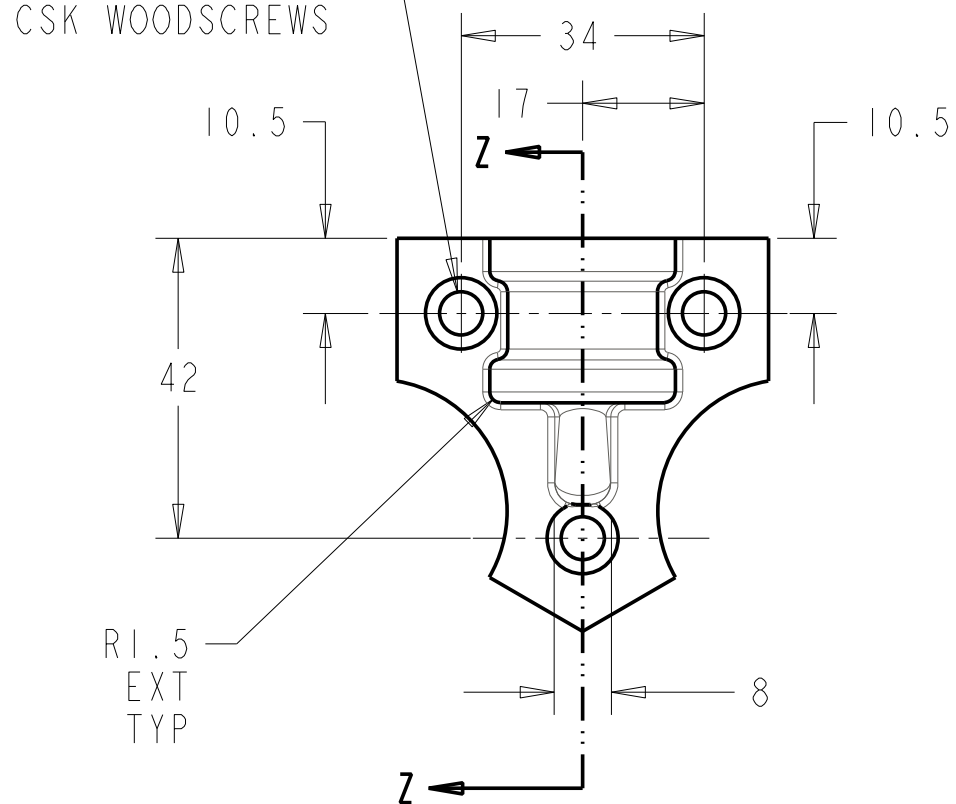

4 HOLES Ø6  
THRU  
C'SINK Ø12  
TO SUIT No.10  
CSK WOODSCREWS

SECTION Z-Z

NOTES

1. CAST IRON, BLACK GALVANISED SELF COLOUR □

Unless Otherwise Stated, All Dimensions are in "mm"

Company Name  
A.Perry and Co. (Hinges) Ltd  
Address  
Doulton Road, Cradley Heath, B64 5QW UK

Product Name  
I34C-2  
CAST CUPS ONLY  
No.2 LIGHT

Drawn By- N.Hayward

Date 16-Sept-2010

Item Weight 0.146Kg

Drawing is Copyright Protected