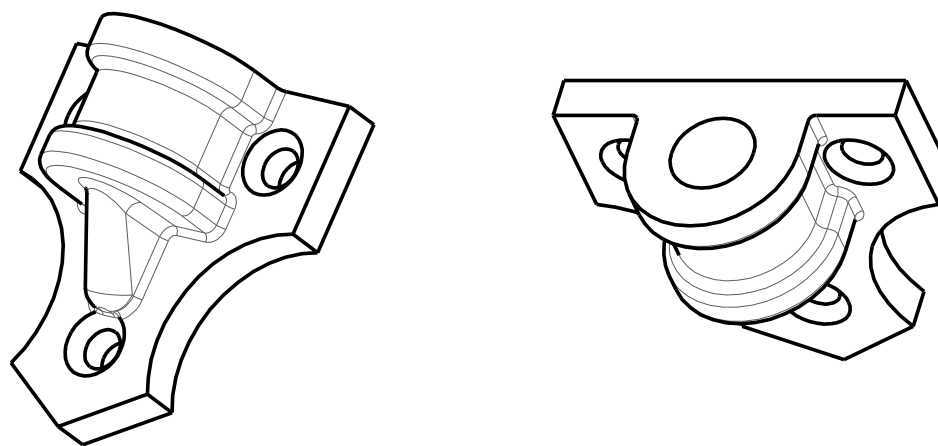

4 HOLES Ø6  
THRU  
C'SINK Ø12  
TO SUIT No.10  
CSK WOODSCREWS

SECTION Z-Z

NOTES

1. CAST IRON, BLACK GALVANISED SELF COLOUR □

Unless Otherwise Stated, All Dimensions are in "mm"

Company Name  
A.Perry and Co. (Hinges) Ltd  
Address  
Doulton Road, Cradley Heath, B64 5QW UK

Product Name  
I34C-2  
CAST CUPS ONLY  
No.2 LIGHT

Drawn By- N.Hayward

Date 16-Sept-2010

Item Weight 0.146Kg

Drawing is Copyright Protected