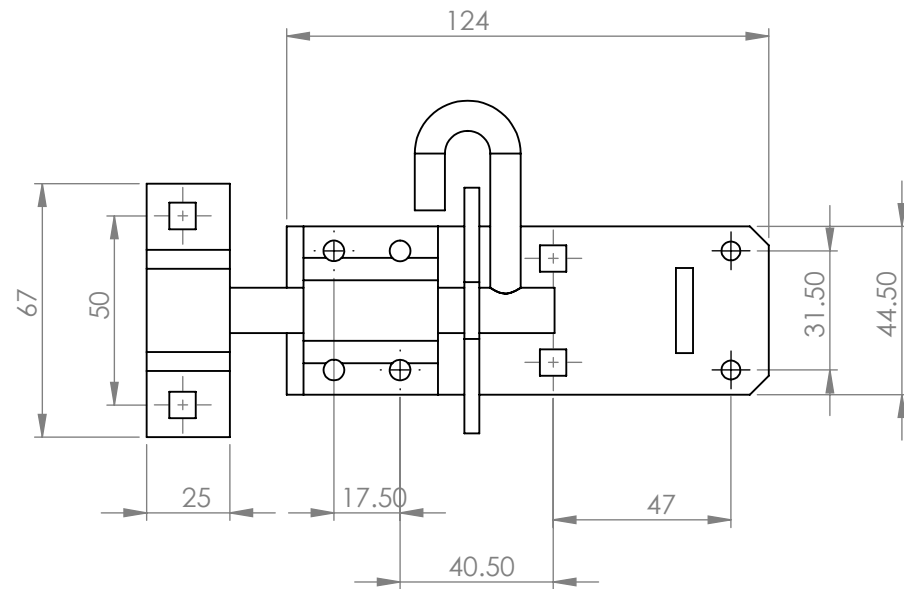

12mm Dia Shoot 100mm Long
 Sq holes for M6 CSS Bolts
 Round holes for N°8 Round head wood screws

Weight: 306.6g

2A 4

APERRY
 always in stock

A4