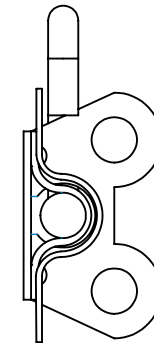

12mm Dia Shoot 100mm Long
 Sq holes for M6 CSS Bolts
 Round holes for N°8 Round head wood screws

Weight: 306.6g

2A 4

APERRY
 always in stock

A4